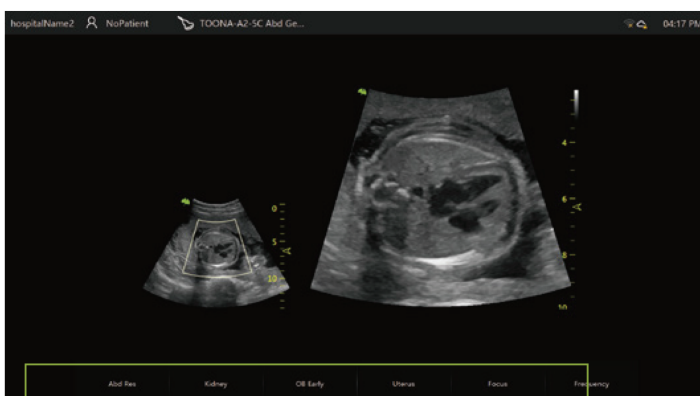

ESE-A5

Portable Ultrasound System

IMAGING SYSTEMS

Fit to Your Needs

- Height adjustable trolley to give comfortable experience in different situation
- Noise free design ensures you to take more care of your patient
- Compact design and light weight to let you ready to go anywhere
- Fashionable and durable luggage relieve you from clutter environment
- Fast boot up to start scanning anytime
- Built in battery with long lasting time deliver confidence at critical moment

Simplified Workflow

Quick Navigation Bar

fast review long pages through moving the trackball after you click the interested area

Back ICON

just one click to get to the top of the page directly

Fast Setting Area

click the right corner of the title bar, you can do normal setting immediately

Simple UI

go to the preset directly without reiterative page turning

Magic Drag and Drop

you can adjust the sequence of the preset directly by Magic Drag and Drop operation according to your habit

Versatile Clinical Tools

High Efficient Connectivity

- WiFi 
- Bluetooth 
- Email etc 

Onboard Scan Coach

Innovative scan plane reference tool that displays reference images, animations and schematics during live scanning