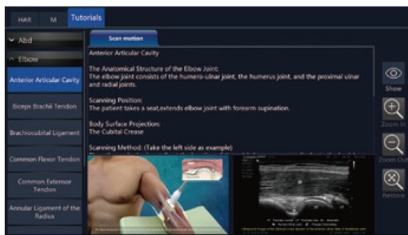

Simplified Workflow

Quick Navigation Bar

fast review long pages through moving the trackball after you click the interested area

Back ICON

just one click to get to the top of the page directly

Fast Setting Area

click the right corner of the title bar, you can do normal setting immediately

Simple UI

go to the preset directly without reiterative page turning

Magic Drag and Drop

you can adjust the sequence of the preset directly by Magic Drag and Drop operation according to your habit

Versatile Clinical Tools

High Efficient Connectivity

- WiFi 
- Bluetooth 
- Email etc 

Onboard Scan Coach

Innovative scan plane reference tool that displays reference images, animations and schematics during live scanning