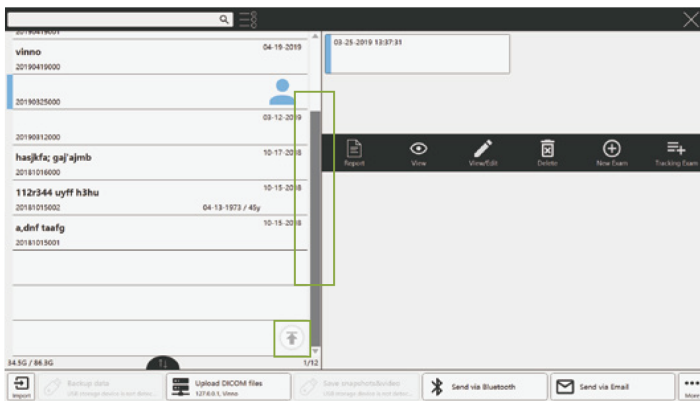

ESE-A5

Portable Ultrasound System

IMAGING SYSTEMS

Fit to Your Needs

- Height adjustable trolley to give comfortable experience in different situation
- Noise free design ensures you to take more care of your patient
- Compact design and light weight to let you ready to go anywhere
- Fashionable and durable luggage relieve you from clutter environment
- Fast boot up to start scanning anytime
- Built in battery with long lasting time deliver confidence at critical moment

Simplified Workflow

Quick Navigation Bar

fast review long pages through moving the trackball after you click the interested area

Back ICON

just one click to get to the top of the page directly

Fast Setting Area

click the right corner of the title bar, you can do normal setting immediately

Simple UI

go to the preset directly without reiterative page turning

Magic Drag and Drop

you can adjust the sequence of the preset directly by Magic Drag and Drop operation according to your habit

Versatile Clinical Tools

High Efficient Connectivity

- WiFi 
- Bluetooth 
- Email etc 

Onboard Scan Coach

Innovative scan plane reference tool that displays reference images, animations and schematics during live scanning