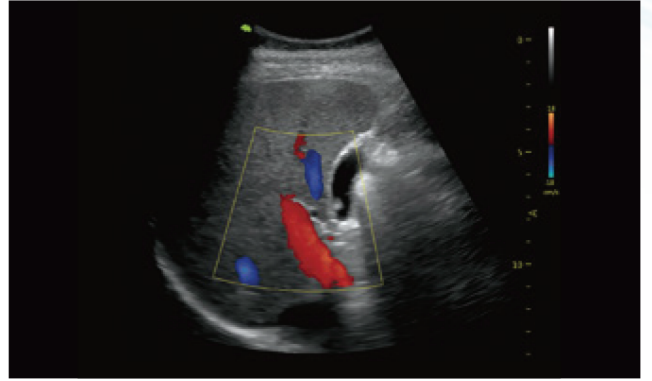

High Image Quality

ESSE3 srl, Via Garibaldi 30
14022 Castelnuovo D.B. (AT)
Tel +39 011 99 27 706
Fax +39 011 99 27 506
e-mail esse3@chierinet.it
web: www.esse3.dreamgest.com