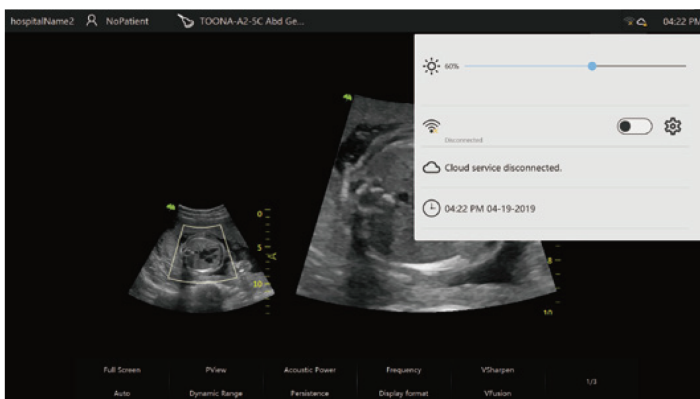

ESE-A5

Portable Ultrasound System

IMAGING SYSTEMS

Fit to Your Needs

- Height adjustable trolley to give comfortable experience in different situation
- Noise free design ensures you to take more care of your patient
- Compact design and light weight to let you ready to go anywhere
- Fashionable and durable luggage relieve you from clutter environment
- Fast boot up to start scanning anytime
- Built in battery with long lasting time deliver confidence at critical moment

Simplified Workflow

Quick Navigation Bar

fast review long pages through moving the trackball after you click the interested area

Back ICON

just one click to get to the top of the page directly

Fast Setting Area

click the right corner of the title bar, you can do normal setting immediately

Simple UI

go to the preset directly without reiterative page turning

Magic Drag and Drop

you can adjust the sequence of the preset directly by Magic Drag and Drop operation according to your habit

Versatile Clinical Tools

High Efficient Connectivity

- WiFi 
- Bluetooth 
- Email etc 

Onboard Scan Coach

Innovative scan plane reference tool that displays reference images, animations and schematics during live scanning